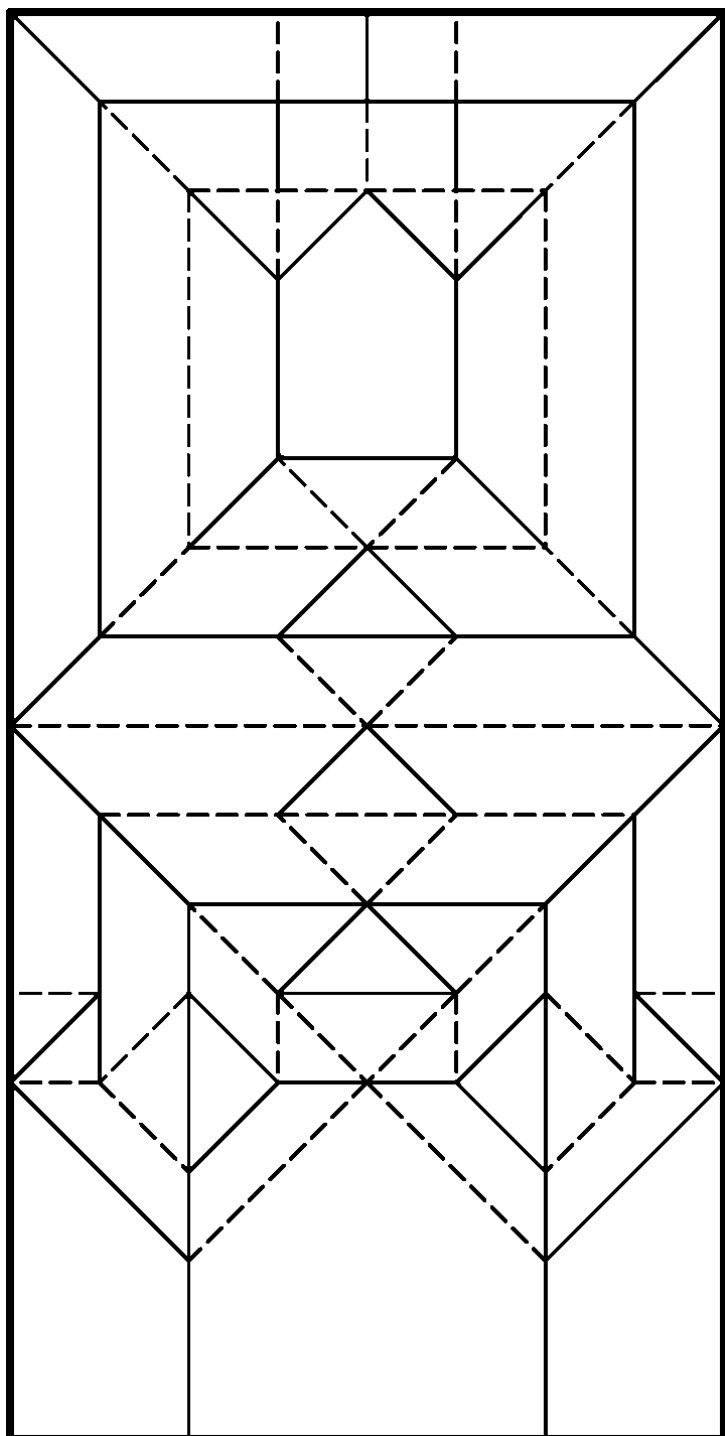

負心漢

Man with Heart

創作 Designed by :

陳柏熹 Kade Chan

(09 / 2007)

Crease Pattern

size 1: 2

Front