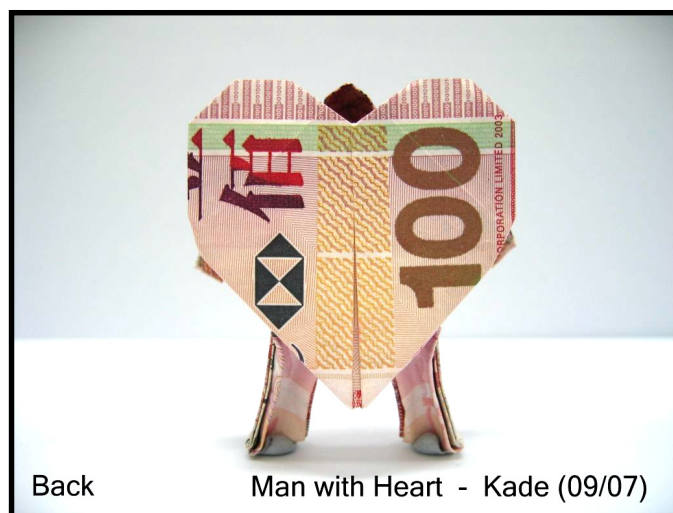

Back

Man with Heart - Kade (09/07)

Man with Heart – Kade (09/2007)