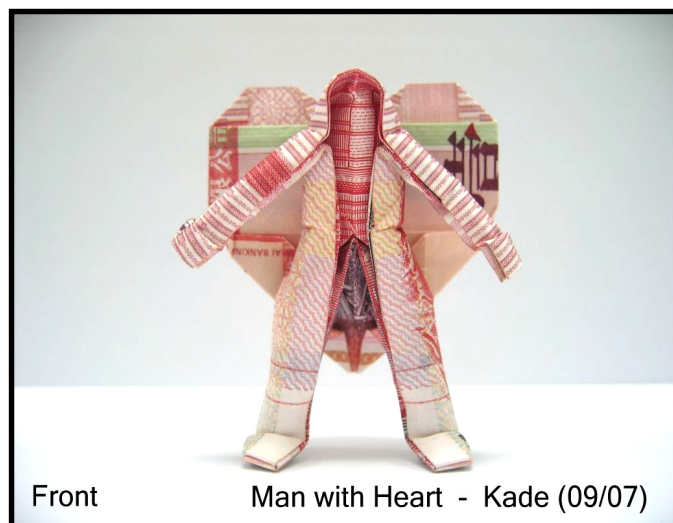

負心漢

Man with Heart

創作 Designed by :

陳柏熹 Kade Chan

(09 / 2007)

Crease Pattern

size 1: 2

Front